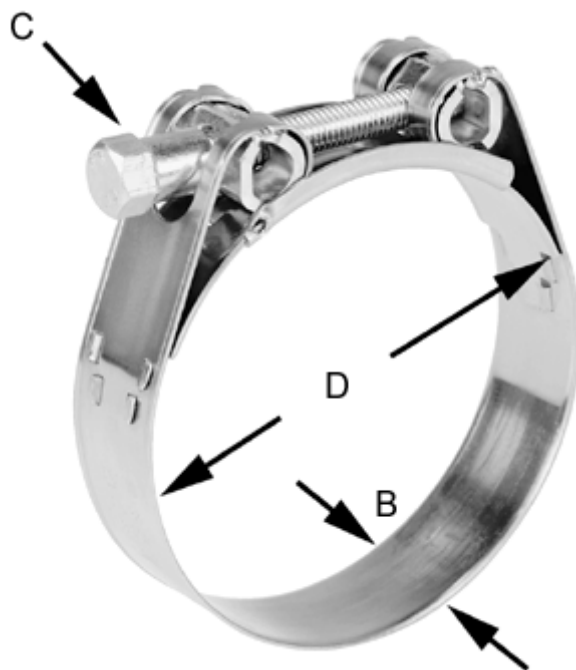

Article number: 025917254126

Description: Heavy Duty Clamp GBS M 126/25 W4 SK STC

Measures

C (screw type) = SK

Diameter D = 121-130

Width B = 25